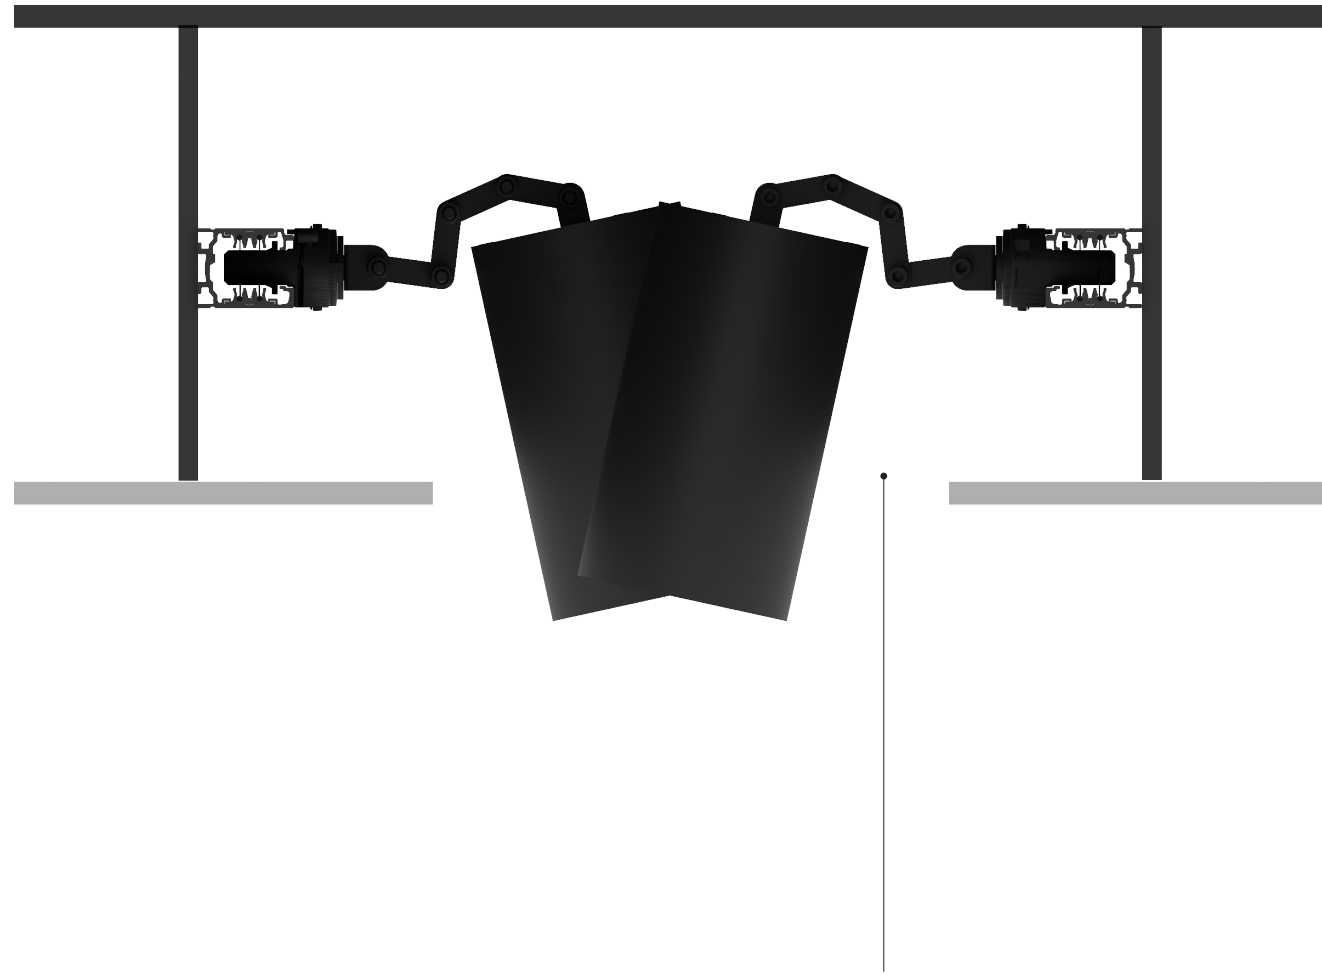

ACTION Track Lighting

Track 62184

Concealed track light, can hide 90% of the volume of the lighting tool itself. Truly concealed design, and the fixture itself has an articulated angle adjustment function to meet complex angle adjustment. The fixture are suitable for museums, clothing stores, supermarkets and so on. This series of products can achieve 25-40W wattage options. And lumens up to 4000LM, can also meet the DALI access.

ACTION Track Lighting

CE IP20   Rotate 350°  Tilt 90°  Flexible 45-125

Flexible Chain leg track light, suitable for commercial space with high requirements for lighting adjustment, flexible use, can be adjusted to the angle required by the guests to meet a variety of needs.

Can just leak out the light body, so that the whole space more neat.

ACTION Track Lighting

Track 62184

Classic top and bottom structure style, die-casting aluminum box with our patented light body, small size and higher power, good heat dissipation effect of the whole fixture, fixture proportional coordination.