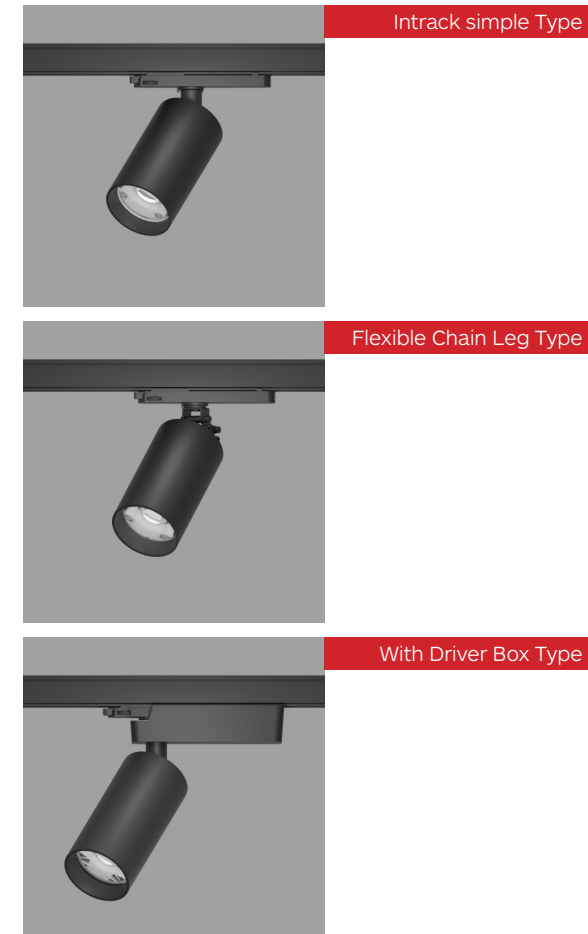

ACTION Track Lighting

Intrack simple Type

Flexible Chain Leg Type

With Driver Box Type