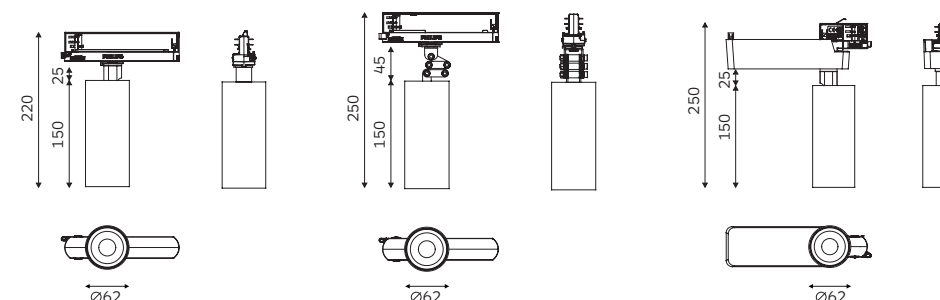

Body

This series uses our patented fixture body, fast heat dissipation, can be small size and higher wattage.

There are 3 versions of this series, one piece ordinary model, flexible chain leg, and with gear box model, to meet the needs of different places, flexible chain leg is mainly used for deeper space with blot; with gear box model can do different kind of dimmable.

Accessories

Honeycomb louvre, Linear Spread glass, glass.

Finish

Black or white colour.

LED sources

Light source: COB LED
CRI:90 | CCT: 3000K, 4000K
Other CRI and CCT options available on request.

Optic

Lens.
Narrow, medium and wide beam angle available.

Driver

Supplied with Single circuit universal adapter, 3 circuit universal adapter or Dali Track adapter.

Applications

A modern design consisting for the purpose to meet the highest requirements of the latest advanced lighting technology.

Application areas: retail, museums, hospitality, residential, offices and lobbies.

Suitable Accessories

Code Ordering Example: 3 2 . 0 6 2 1 1 - 9 0 3 0 1 9 D 0 1 0

	Product Code	Light Source Code	>CRI	CCT	LED Power	Nominal Lumen	Beam Angle (BA)	Driver Options	Finish
ACTION 62 Track Lighting Intrack	32.06211 CA	COB LED	90	30	3000K	25W	2211 lm	D0 No Dim	10 ☐ WH
			40	4000k		2321 lm	20 ☐ BK		
ACTION 62 Track Lighting Flexible Chain Leg	32.06213 CA	COB LED	90	30	3000K	25W	2211 lm	D0 No Dim	10 ☐ WH
			40	4000k		2321 lm	20 ☐ BK		
ACTION 62 Track Lighting With Driver Box	31.06211 CA	COB LED	90	30	3000K	25W	2211 lm	D0 No Dim	10 ☐ WH
			40	4000k		2321 lm			20 ☐ BK