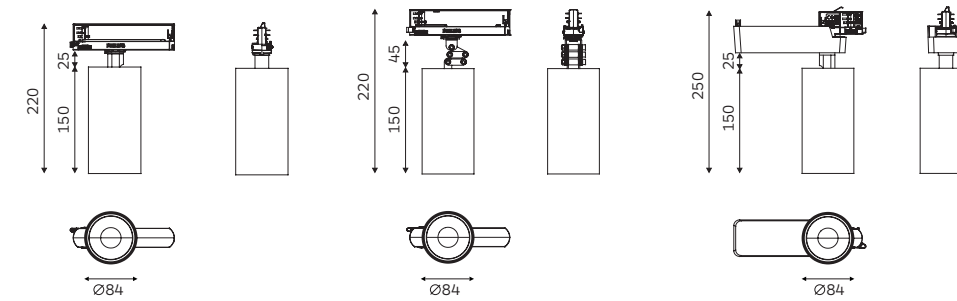

Application areas: retail, museums, hospitality, residential, offices and lobbies.

Suitable Accessories

Code Ordering Example: 3 2 . 0 6 2 1 1 - 9 0 3 0 1 9 D 0 1 0

	Product Code	Light Source Code	>CRI	CCT	LED Power	Nominal Lumen	Beam Angle (BA)	Driver Options	Finish
ACTION 62 Track Lighting Intrack	32.06211 CA	COB LED	90	30	3000K	25W	2211 lm	D0 No Dim	10 <input type="checkbox"/> WH
			40	4000k		2321 lm	20 <input type="checkbox"/> BK		
ACTION 62 Track Lighting Flexible Chain Leg	32.06213 CA	COB LED	90	30	3000K	25W	2211 lm	D0 No Dim	10 <input type="checkbox"/> WH
			40	4000k		2321 lm	20 <input type="checkbox"/> BK		
ACTION 62 Track Lighting With Driver Box	31.06211 CA	COB LED	90	30	3000K	25W	2211 lm	D0 No Dim	10 <input type="checkbox"/> WH
			40	4000k		2321 lm			20 <input type="checkbox"/> BK

ACTION Track Lighting

Track 84

ACTION Track Lighting

ACTION 84 Intrack 32.08411 ACTION 84 Flexible Chain Leg 32.08415 ACTION 84 With Driver Box 31.08411

Body

This series uses our patented fixture body, fast heat dissipation, can be small size and higher wattage.