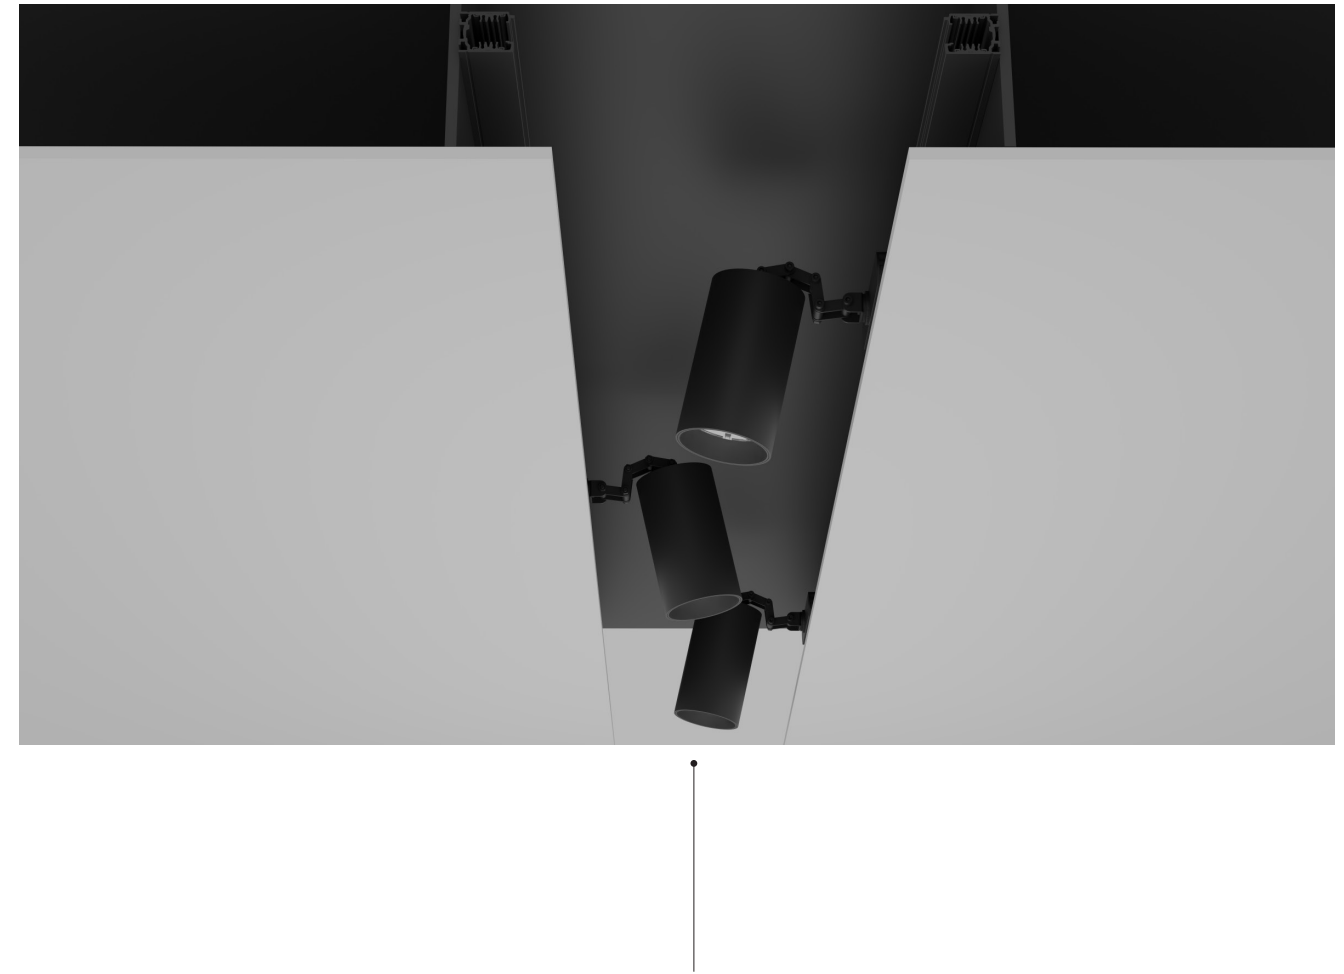

ACTION Track Lighting

Track 62184

Concealed track light, can hide 90% of the volume of the lighting tool itself. Truly concealed design, and the fixture itself has an articulated angle adjustment function to meet complex angle adjustment. The fixture are suitable for museums, clothing stores, supermarkets and so on. This series of products can achieve 25-40W wattage options. And lumens up to 4000LM, can also meet the DALI access.

ACTION Track Lighting

CE IP20   Rotate 350°  Tilt 90°  Flexible 45-125

Flexible Chain leg track light, suitable for commercial space with high requirements for lighting adjustment, flexible use, can be adjusted to the angle required by the guests to meet a variety of needs.

Can just leak out the light body, so that the whole space more neat.

ACTION Track Lighting

Track 62184

Classic top and bottom structure style, die-casting aluminum box with our patented light body, small size and higher power, good heat dissipation effect of the whole fixture, fixture proportional coordination.