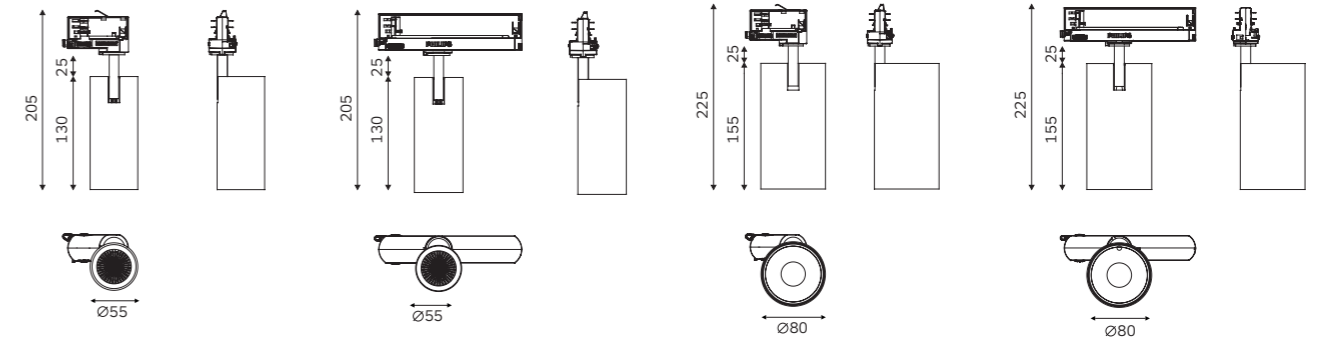

Code Ordering Example: 3 2 . 0 5 5 1 1 - 9 0 3 0 1 6 D 0 1 0

	Product Code	Light Source Code	>CRI	CCT	LED Power	Nominal Lumen	Beam Angle (BA)	Driver Options	Finish
ECO 55 Track Lighting	32.05511 CA	COB LED	90	30	3000K	15W	1000 lm	D0 No Dim	10 □ WH
			40	4000k		1050 lm	20 ■ BK		
ECO 55 Track Lighting Intrack	32.05512 CA	COB LED	90	30	3000K	15W	1000 lm	D0 No Dim	16°/24°/35°
			40	4000k		1050 lm			
ECO 80 Track Lighting	32.08011 CA	COB LED	90	30	3000K	35W	3246 lm	D0 No Dim	16°/22°/33°
			40	4000k		3408 lm			
ECO 80 Track Lighting Intrack	32.08012 CA	COB LED	90	30	3000K	35W	3246 lm	D0 No Dim	16°/22°/33°
			40	4000k		3408 lm			