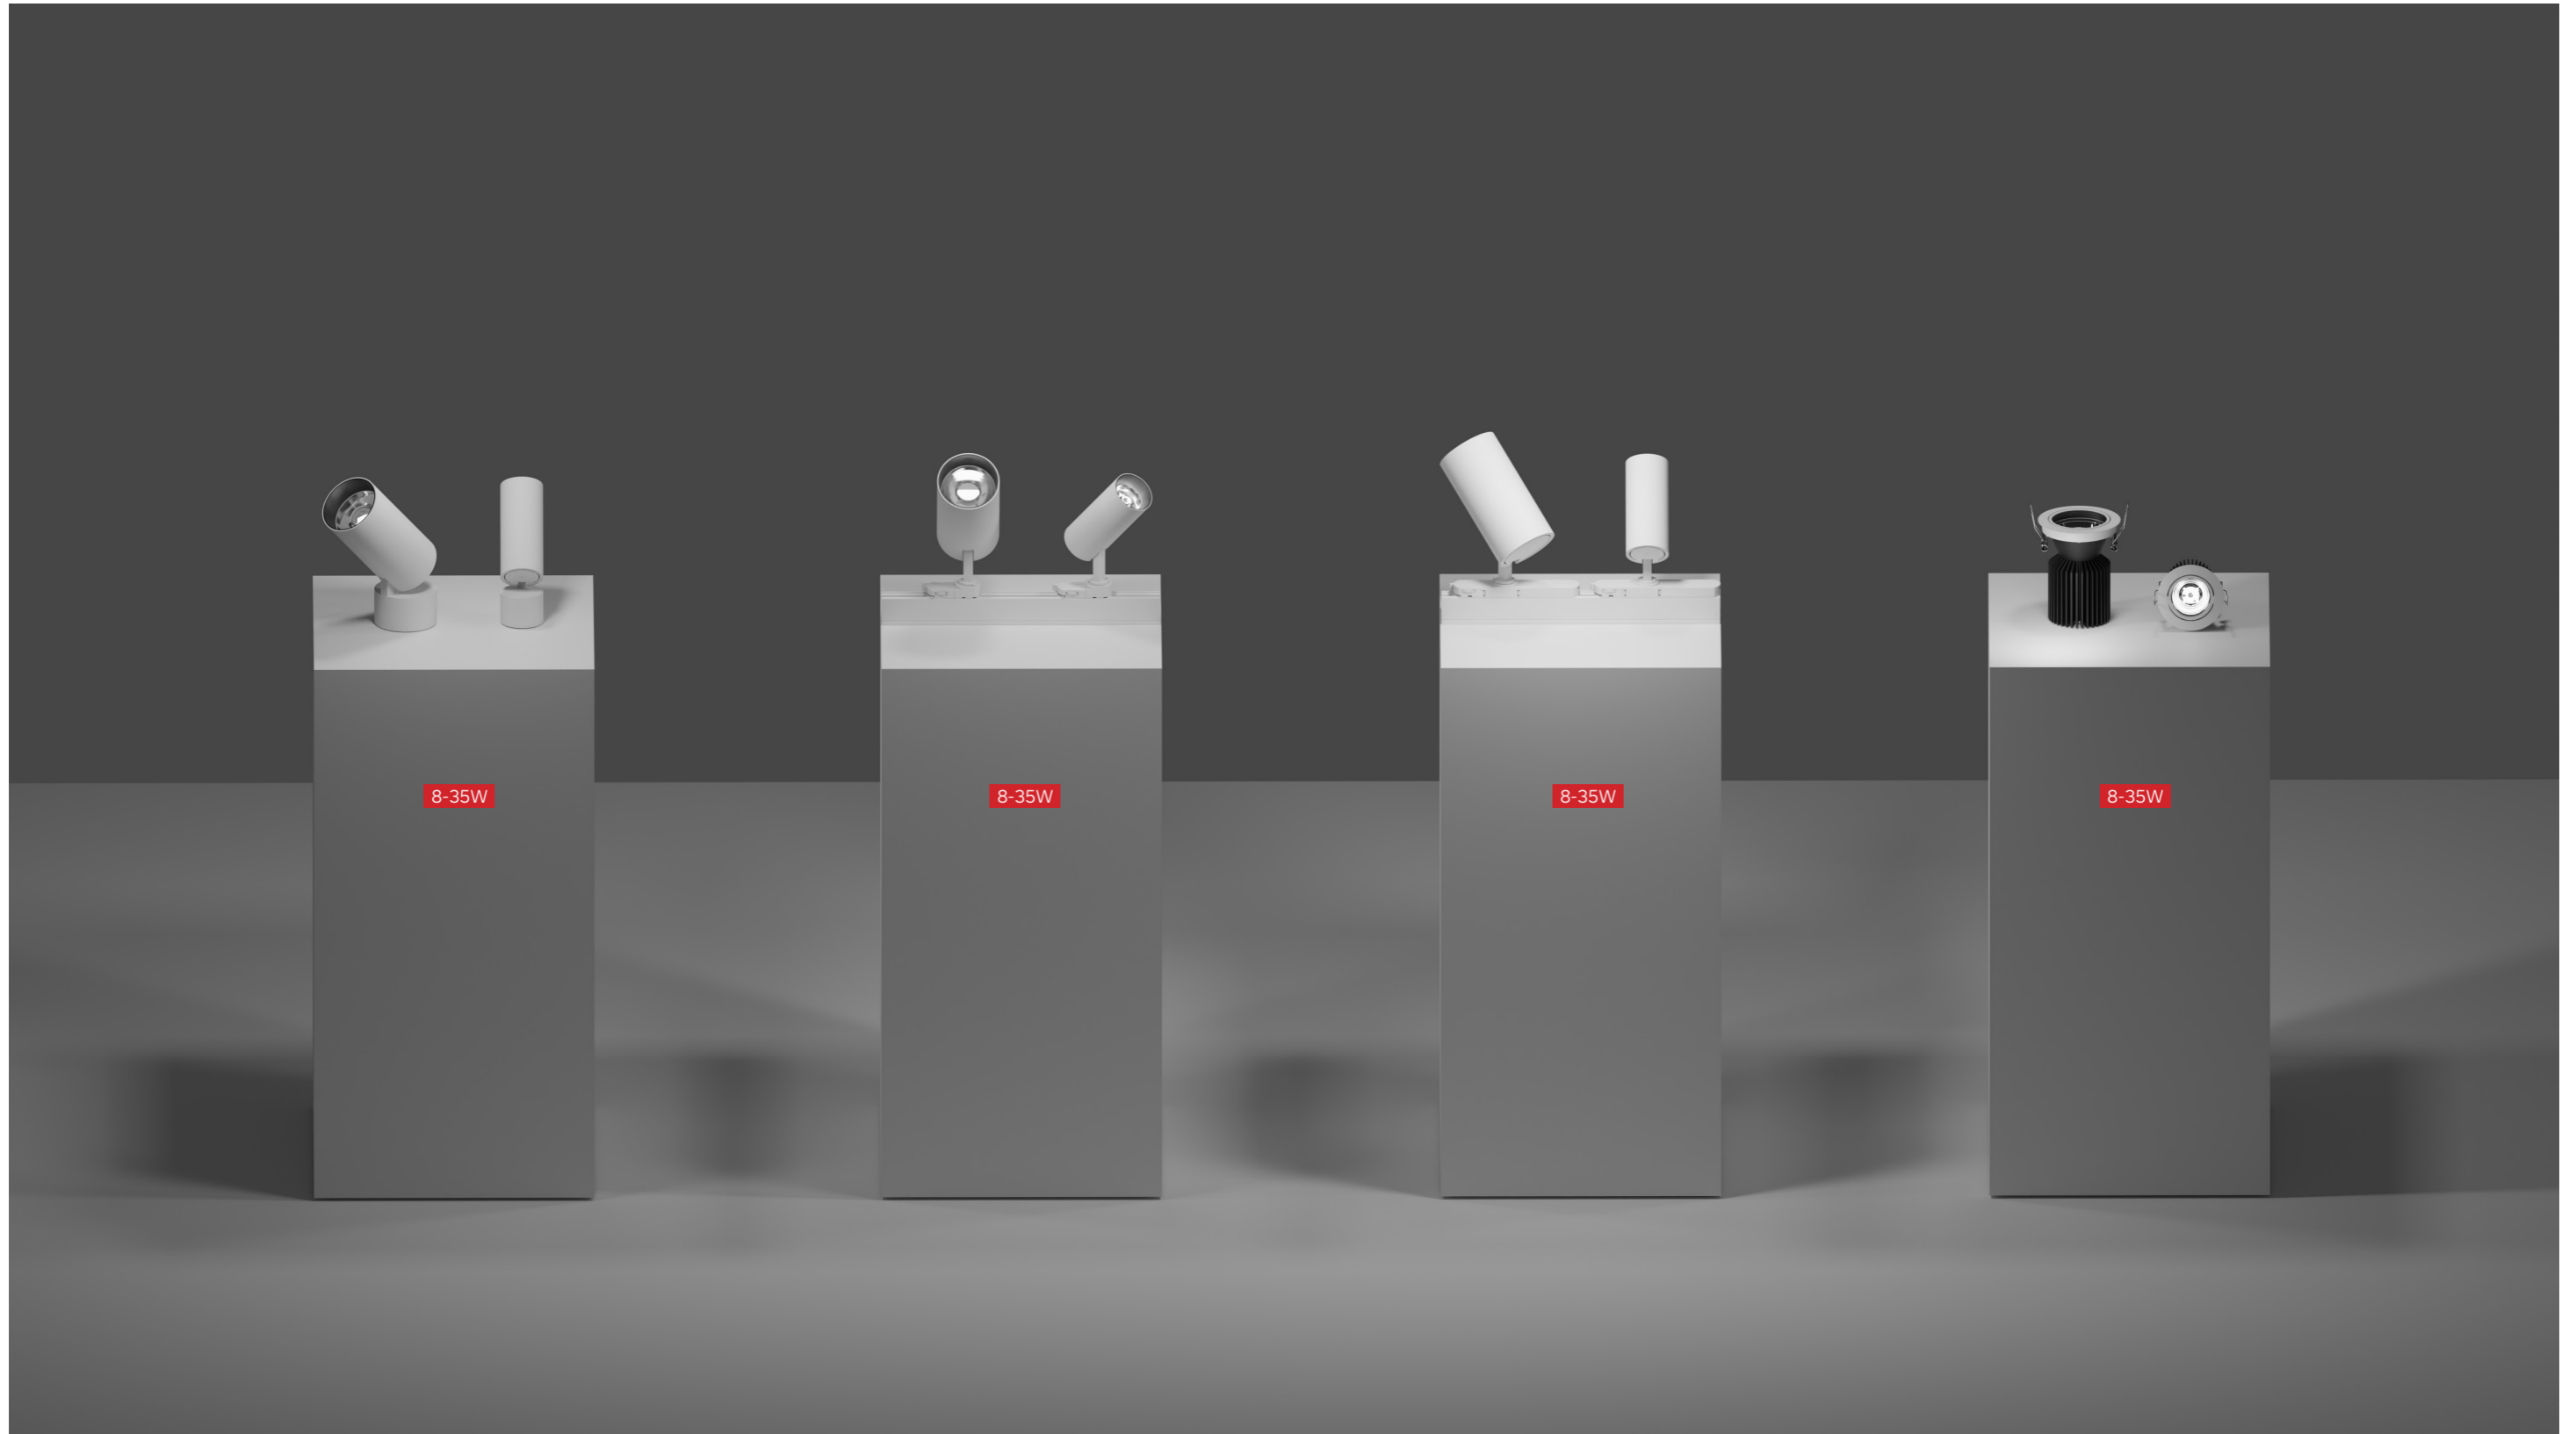

ECO Series

Track 55 | 80

ECO Series

ECO Series

Track 55 | 80

Compact structure design, green manufacturing, reduce carbon emissions. 35W net weight of the main part is 40% lighter than normal fixtures (the main raw material part is about 605g)

ECO Series

ECO Track Lighting

Track 55 | 80

Body

ECO Track light with 2 kinds of wattage, and there are also 2 kinds of common adaptor and integrated adaptor.

Classic style, front and rear convection, good heat dissipation, to ensure the life of the fixture.

Deep front cover, low UGR, creates a comfortable space.

Accessories

Honeycomb louvre, Linear Spread glass, glass.

Finish

Black or white colour.

LED sources

Light source: COB LED
CRI:90 | CCT: 3000K, 4000K
Other CRI and CCT options available on request.

Application areas: retail, museums, hospitality, residential, offices and lobbies.

Suitable Accessories

Linear Spread glass

Glass

Honeycomb louvre

ECO Track Lighting

ECO 32.05511 ECO Intrack 32.05512 ECO 32.08011 ECO Intrack 32.08012