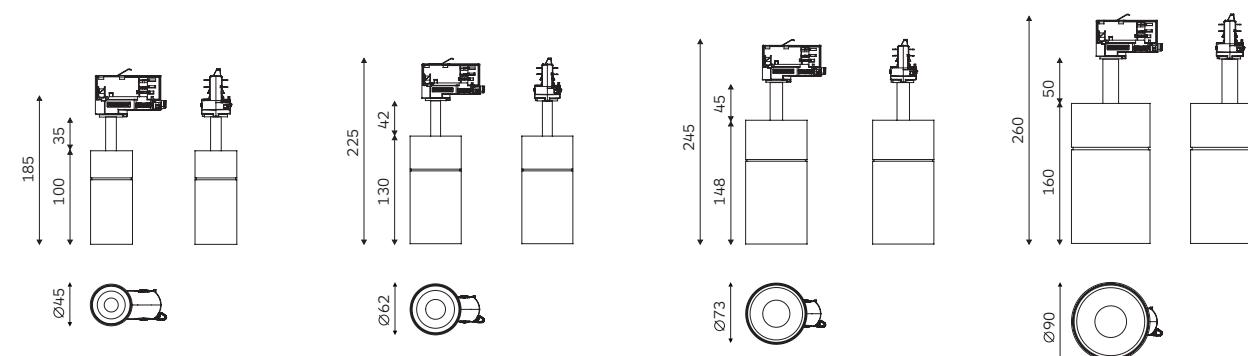

EMMA Track Lighting

Track 45 | 62 | 73 | 90

EMMA Track Lighting

EMMA 45 32.04515 EMMA 62 32.06219 EMMA 73 32.07313 EMMA 90 32.09013

Body

The novel appearance of the back cover and leg, with special structure, fixture can be adjusted more than 200 times.

This series has 4 sizes and 4 wattages, which can well meet the needs of different places.

There is a waist line in the middle of the luminaire, which makes the luminaire look more artistic.

Accessories