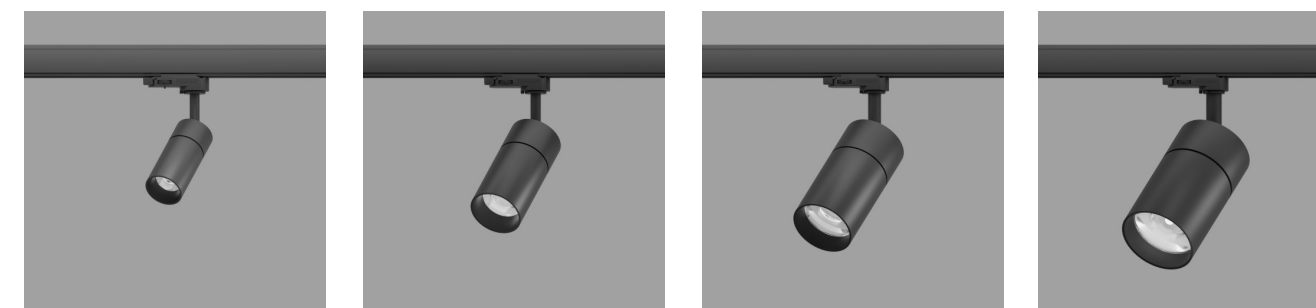

EMMA Track Lighting

Track 45 | 62 | 73 | 90

EMMA Track Lighting

CE IP20   Rotate 350°  Tilt 90°

EMMA Track Lighting

Track 45 | 62 | 73 | 90

EMMA Track Lighting

CE IP20   Rotate 350°  Tilt 90°

EMMA Track Lighting

Track 45 | 62 | 73 | 90

EMMA Track Lighting

EMMA 45 32.04515 EMMA 62 32.06219 EMMA 73 32.07313 EMMA 90 32.09013

Body

The novel appearance of the back cover and leg, with special structure, fixture can be adjusted more than 200 times.

This series has 4 sizes and 4 wattages, which can well meet the needs of different places.

There is a waist line in the middle of the luminaire, which makes the luminaire look more artistic.

Accessories

Honeycomb louvre, Linear Spread glass, glass.

Finish

Black or white colour.

LED sources

Light source: COB LED
CRI:90 | CCT: 3000K, 4000K
Other CRI and CCT options available on request.

Optic

Lens.
Narrow, medium and wide beam angle available.