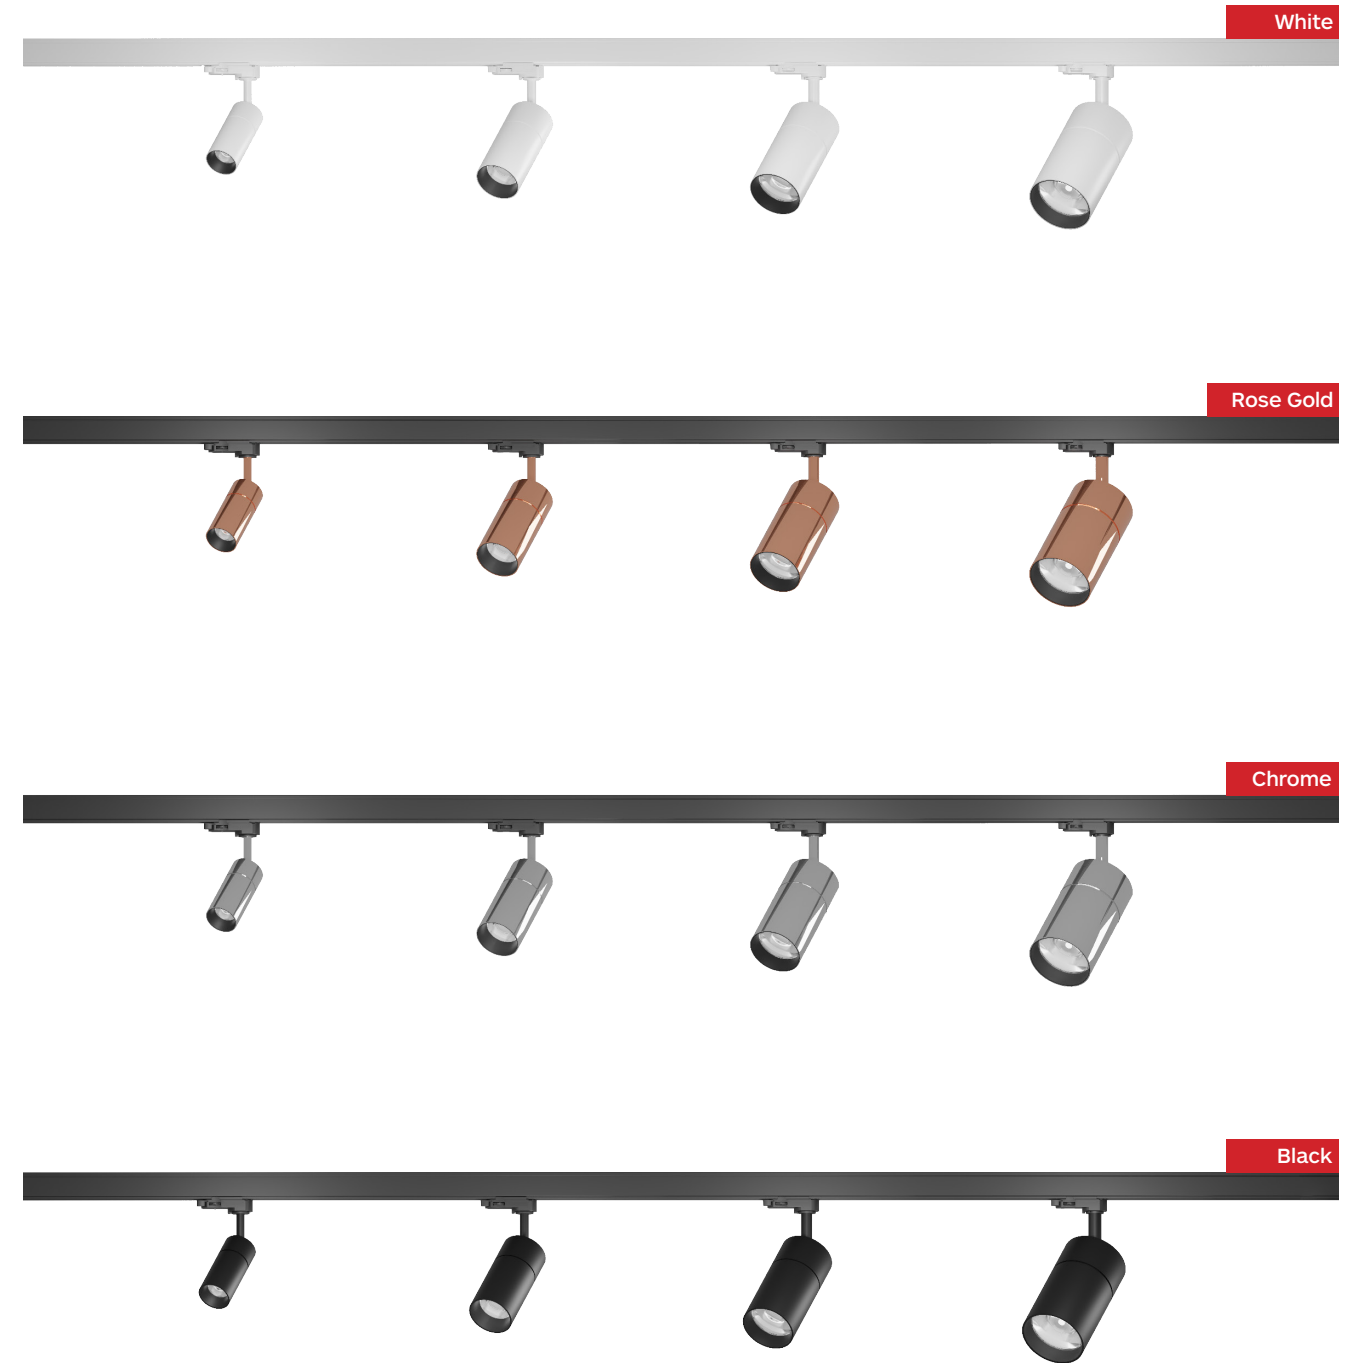

EMMA Track Lighting

Track 45 | 62 | 73 | 90

EMMA Track Lighting

CE IP20   Rotate 350°  Tilt 90°

EMMA Track Lighting

Track 45 | 62 | 73 | 90

EMMA Track Lighting

CE IP20   Rotate 350°  Tilt 90°

EMMA Track Lighting

Track 45 | 62 | 73 | 90

EMMA Track Lighting

EMMA 45 32.04515 EMMA 62 32.06219 EMMA 73 32.07313 EMMA 90 32.09013

Body

The novel appearance of the back cover and leg, with special structure, fixture can be adjusted more than 200 times.

This series has 4 sizes and 4 wattages, which can well meet the needs of different places.

There is a waist line in the middle of the luminaire, which makes the luminaire look more artistic.

Accessories