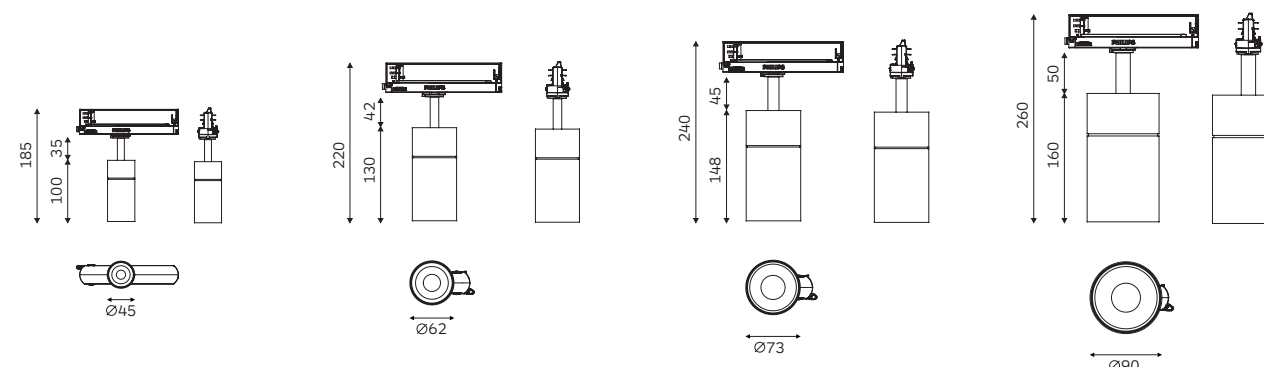

EMMA Track Lighting-Intrack

Track 45 | 62 | 73 | 90

EMMA Track Lighting-Intrack

EMMA 45 Intrack 32.04516 EMMA 62 Intrack 32.06220 EMMA 73 Intrack 32.07315 EMMA 90 Intrack 32.09015

Body

The novel appearance of the back cover and leg, with special structure, fixture can be adjusted more than 200 times.

This series has 4 sizes and 4 wattages, which can well meet the needs of different places.

There is a waist line in the middle of the luminaire, which makes the luminaire look more artistic.

Accessories