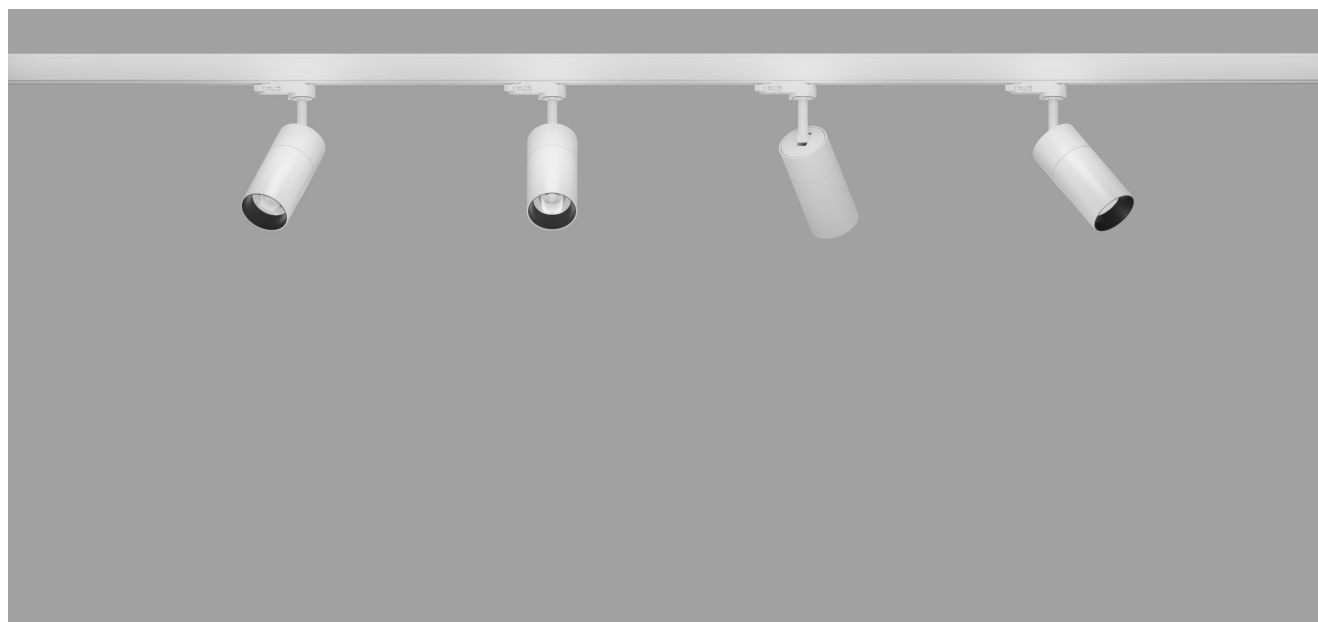

EMMA Track Lighting

Track 45 | 62 | 73 | 90