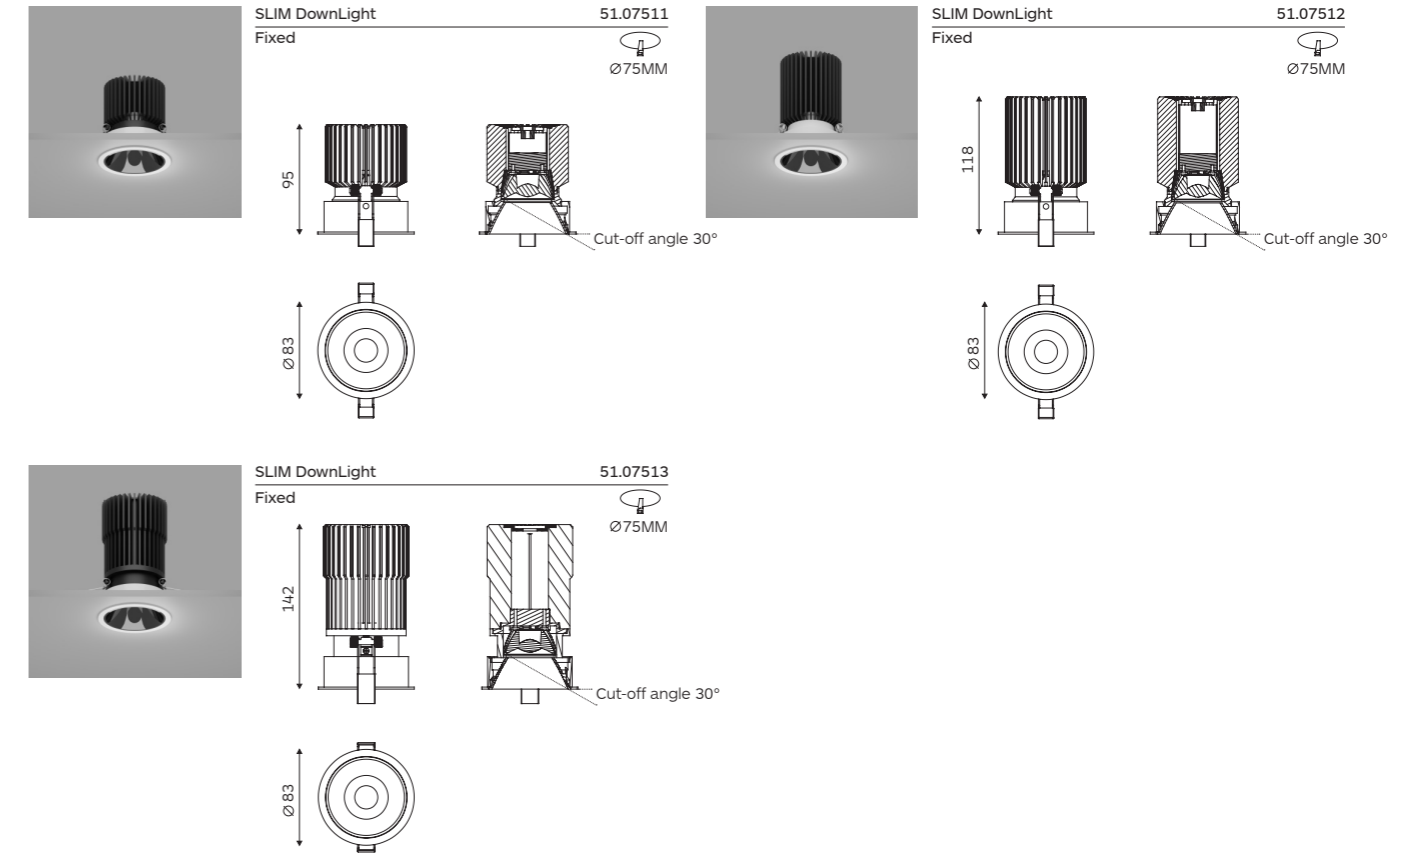

SLIM Downlight

SLIM Downlight

Body

Small body, high power. Blends well into the environment while meeting illumination requirements.

Very comfortable with anti-glare optics and different colour options for the bottom reflector.

LED sources

Light source: COB LED
CRI:90 | CCT: 3000K, 4000K
Other CRI and CCT options available on request.

Optic

Lens.
Narrow, medium and wide beam angle available.

Driver

Supplied with No-dimable remote driver.
Dimming Options: 0-10V Dim, Dali Dim.

Finish

Black or white colour.

Code Ordering Example: 5 1 . 0 7 5 1 1 - 9 0 3 0 1 9 D 0 1 0

	Product Code	Light Source Code	>CRI	CCT	LED Power	Nominal Lumen	Beam Angle (BA)	Driver Options	Finish
SLIM Downlight Fixed	51.07511 CA	COB LED	90	30 3000K	20W	1729 lm	15°/32°/42°	D0 No Dim	10 □ WH
			40	4000k		1815 lm		DA Dali Dim	20 ■ BK
SLIM Downlight Fixed	51.07512 CA	COB LED	90	30 3000K	25W	1955 lm	15°/32°/42°	DC 0-10V Dim	
			40	4000k		2052 lm			
SLIM Downlight Fixed	51.07513 CA	COB LED	90	30 3000K	35W	2221 lm	19°/29°/38°		
			40	4000k		2332 lm			